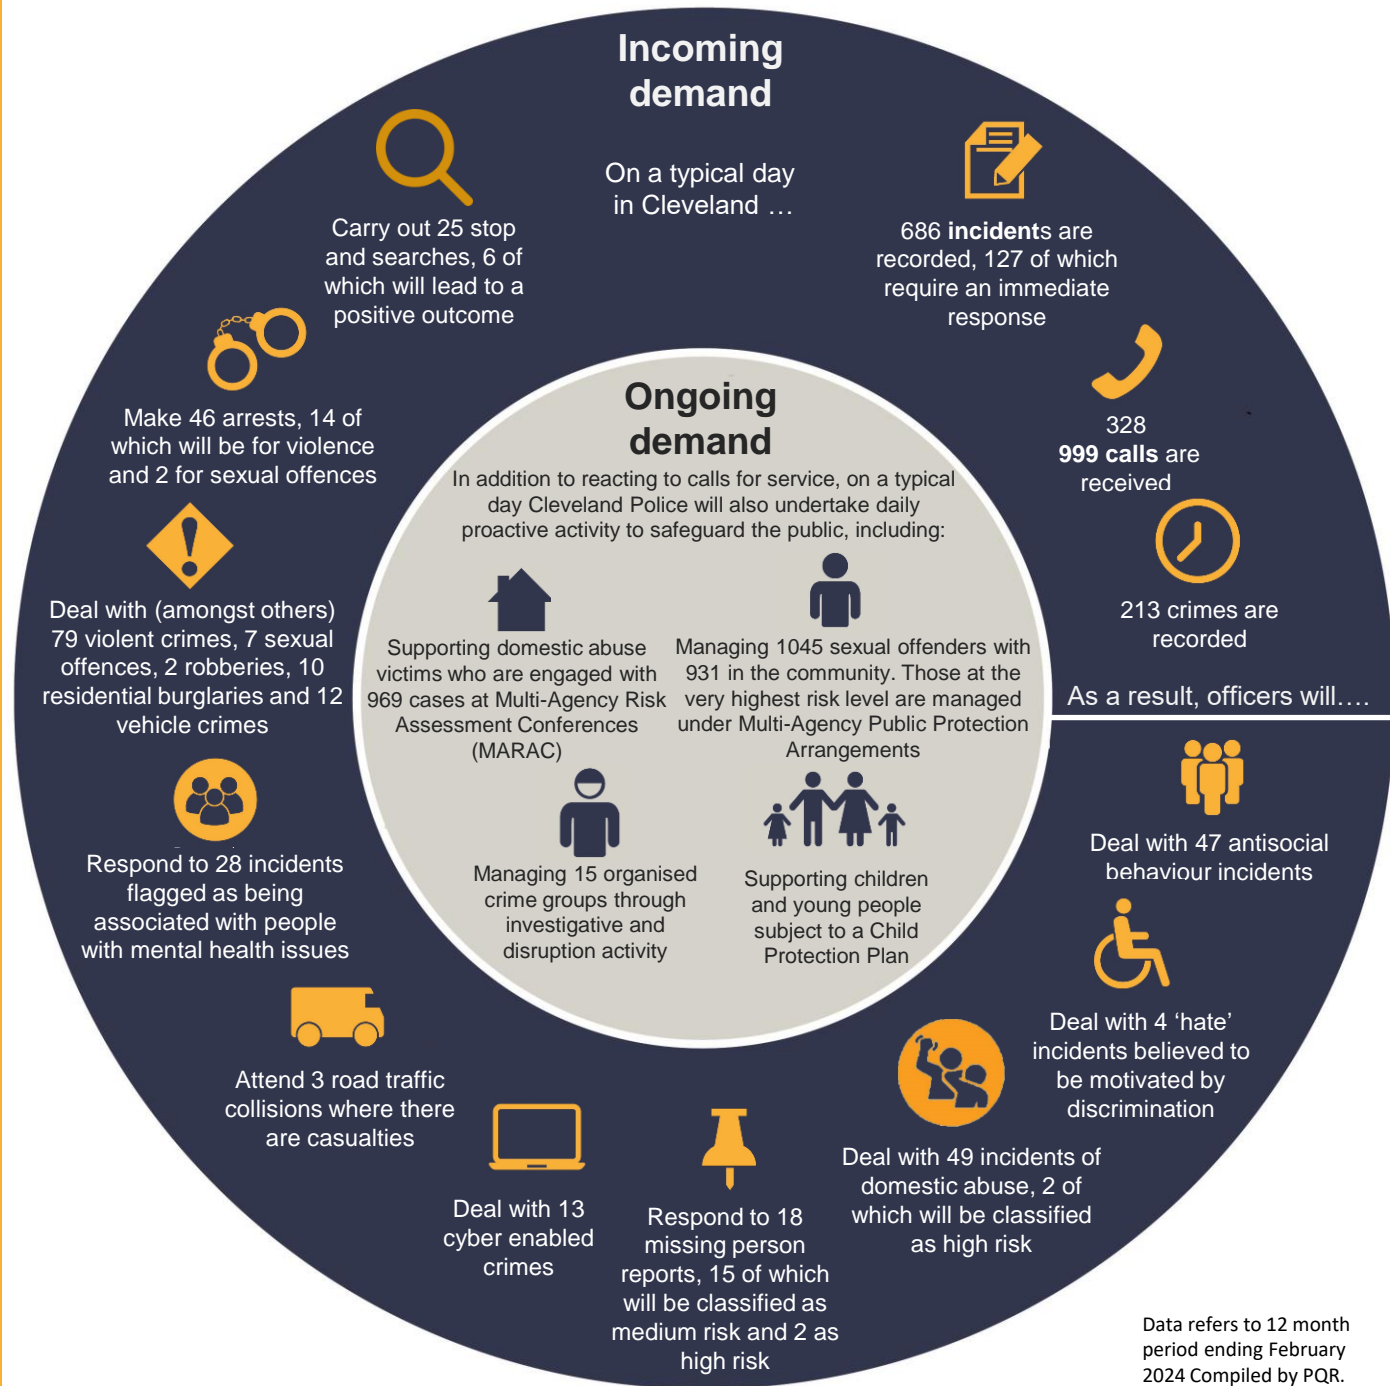

Policing in Cleveland

Although the smallest geographical area of all forces in England and Wales (with the exception of the City of London Police) with high levels of deprivation and a number of problematic socio-demographic and economic factors, the challenges faced by Cleveland Police are more in keeping with those faced by the larger metropolitan forces.

This is recognised by the fact that Cleveland is currently considered to be 'most similar' to Greater Manchester, West Yorkshire, Merseyside, Northumbria, and Humberside.

The image, adjacent, provides a snapshot of the demands placed on Cleveland Police during a typical day.

Data refers to 12 month period ending February 2024 Compiled by PQR.